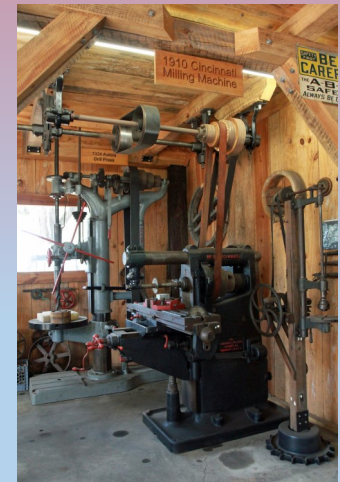

Flywheelers Village

VISIT THE FLYWHEELER PARK FOR 4 DAYS OF FAMILY FUN, SEEING THE PAST PRESERVED FOR THE FUTURE.

YOU MAY JOIN ONLINE AT WWW.FLORIDAFLYWHEELERS.ORG