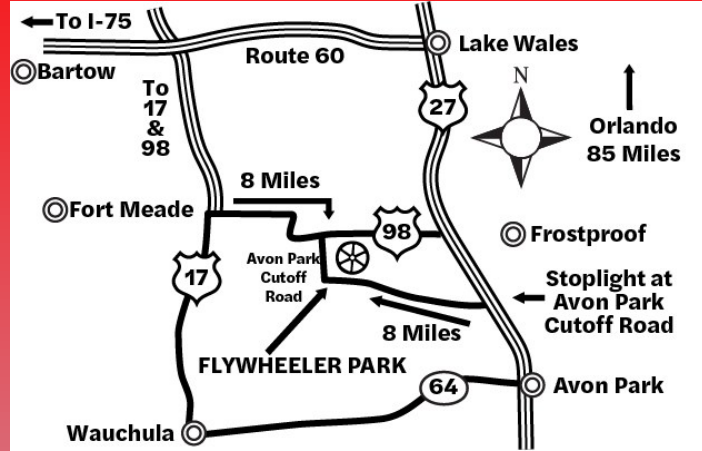

**CHRISTMAS IN THE VILLAGE
 DRIVE THROUGH**

DECEMBER 13-14 & 20-21, 2024 6PM-9PM

MAP TO FLYWHEELER PARK
7000 AVON PARK CUTOFF ROAD
FORT MEADE, FLORIDA 33841

YOU MAY JOIN ONLINE AT
WWW.FLORIDAFLYWHEELERS.ORG
OR CALL OUR CARETAKER AT
1-863-285-9121

COME EXPLORE OUR 374 ACRES

SWAP MEET & FLEA MARKET VENDORS AT ALL SHOWS!

FLYWHEEL ENGINES, 400 HP SNOW ENGINE, STEAM ENGINES, ANTIQUE TRACTORS & ANTIQUE CARS, TRACTOR PULLS, OLD-FASHIONED VILLAGE, MACHINE SHOP & BIG ENGINE BUILDING. DAILY HISTORICAL CONSTRUCTION EQUIPMENT, BLACKSMITH & SAW MILL DEMONSTRATIONS. DAILY ANTIQUE CAR & TRACTOR PARADES, MODEL T PUT-TOGETHER. KIDDIE TRACTOR PEDAL PULLS, FOOD VENDORS, GIFT SHOP & SO MUCH MORE.

ANTIQUE CAR CRUISE-IN, NOVEMBER 9, 2024 & JANUARY 18, 2025.

Christmas in the Village, is a Charity event, our Old-Fashioned Village is Decorated as a Winter Wonderland, 6pm-9pm, this is a DRIVE THROUGH EVENT.